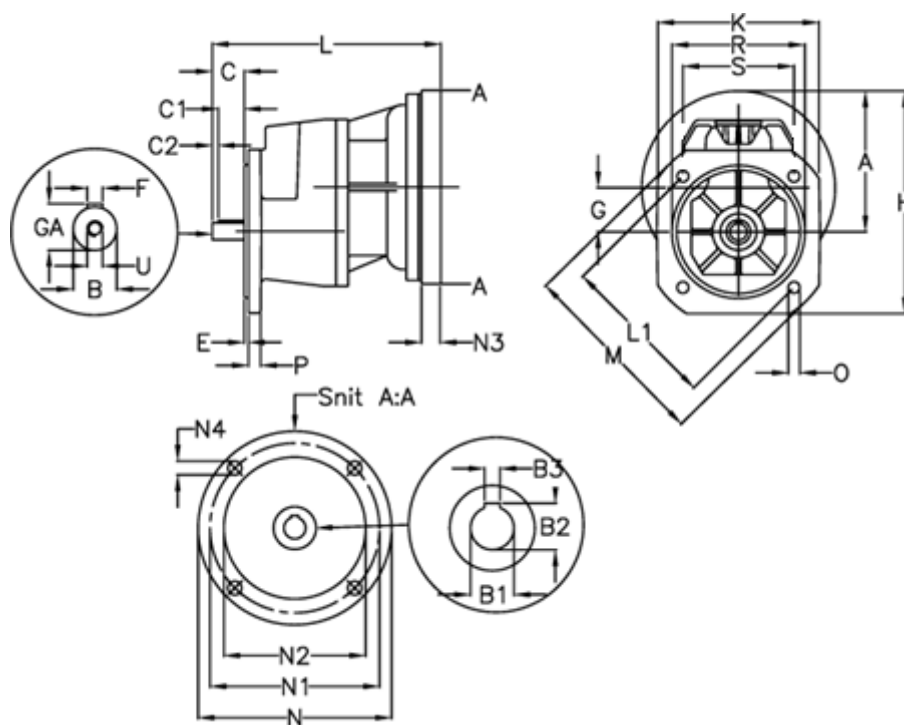

Article number: 40550200312430

Description: Single Stage Helical Gear
S 201-3,1-P80B5

Measures

| | | | |
|-----------|------------|-------------|---------|
| A = 109.5 | E = 3.5 | M = 200.0 | R = 130 |
| B = 19 | F = 6x6x30 | N = 200 | S = 110 |
| B1 = 19 | G = 43.5 | N1 = 165 | U = M6 |
| B2 = 21.8 | GA = 21.5 | N2 = 130 | |
| B3 = 6 | H = 184.5 | N3 = - | |
| C = 40 | K = 150 | N4 = M10x12 | |
| C1 = 30 | L = 227 | O = 11.5 | |
| C2 = 5 | L1 = 165.0 | P = 10 | |